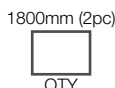

Frame

Top/Shell

3 YEAR WARRANTY
Table Warranty

3 YEAR WARRANTY
Chair Warranty

140 KG RATING

3+ HOUR COMFORT

Peak Round Folding Trestle

- Ø1500mm - 1 piece top (Net Wt. 15kg)
- Ø1800mm - 1 piece top (Net Wt. 29.5kg)
- Ø1800mm - 2 piece top (Net Wt. 30kg)
- Height 740mm

QTY

QTY

QTY

Peak Rectangle Folding Trestle

- 1830 x 760mm - 1 piece top (Net Wt. 15kg)
- 2400 x 760mm - 1 piece top (Net Wt. 20kg)
- Height 740mm

QTY

QTY

Peak Table Trolleys